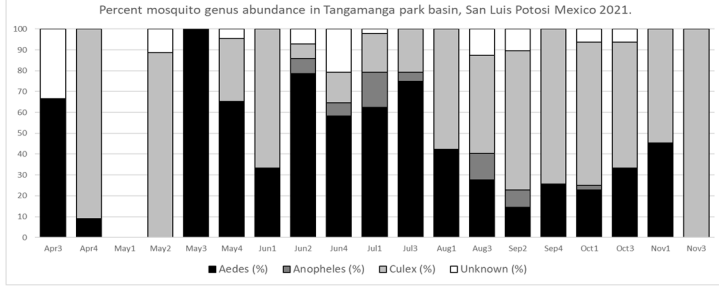

**Mosquito genus abundance in city outskirts. San Luis Potosí, Mexico 2021.**

**Mosquito population dynamics in suburban sites of San Luis Potosi city during 2021.**

**Mosquito population dynamics in urban sites of San Luis Potosi city during 2021.**