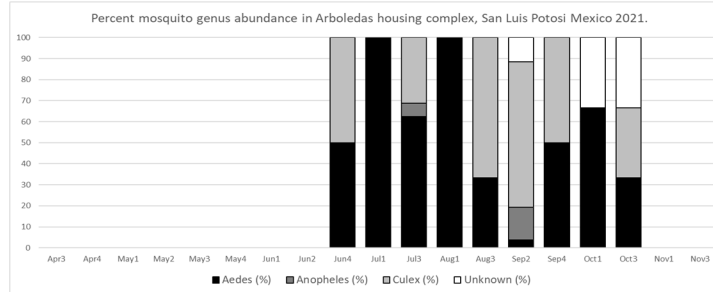

**Mosquito genus abundance in city outskirts. San Luis Potosí, Mexico 2021.**

**Mosquito population dynamics in suburban sites of San Luis Potosi city during 2021.**

**Mosquito population dynamics in urban sites of San Luis Potosi city during 2021.**