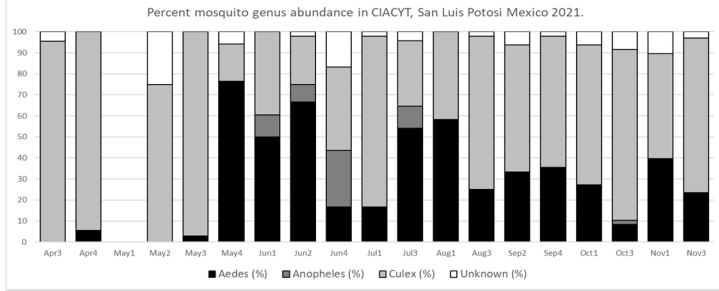

**Mosquito genus abundance in city outskirts. San Luis Potosí, Mexico 2021.**

**Mosquito population dynamics in suburban sites of San Luis Potosi city during 2021.**

**Mosquito population dynamics in urban sites of San Luis Potosi city during 2021.**