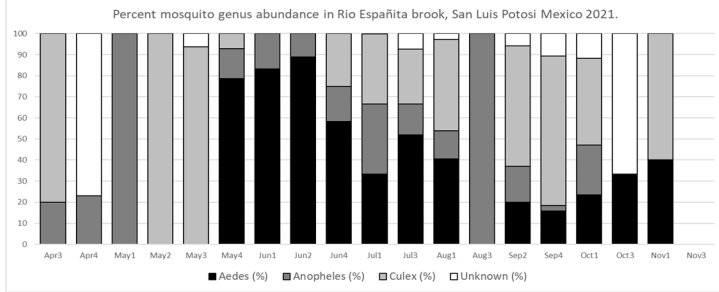

**Mosquito genus abundance in city outskirts. San Luis Potosí, Mexico 2021.**

**Mosquito population dynamics in suburban sites of San Luis Potosi city during 2021.**

**Mosquito population dynamics in urban sites of San Luis Potosi city during 2021.**