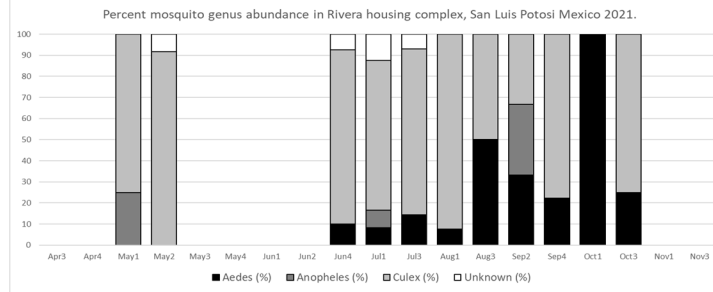

**Mosquito genus abundance in city outskirts. San Luis Potosí, Mexico 2021.**

**Mosquito population dynamics in suburban sites of San Luis Potosi city during 2021.**

**Mosquito population dynamics in urban sites of San Luis Potosi city during 2021.**