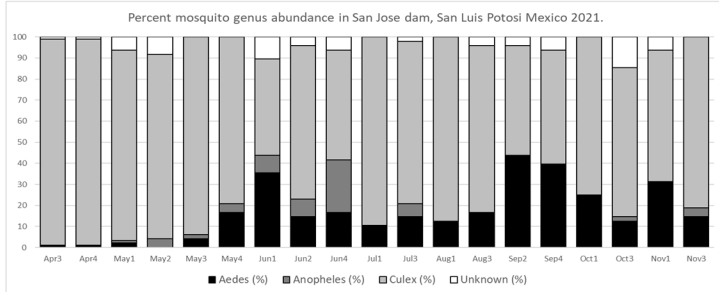

**Mosquito genus abundance in city outskirts. San Luis Potosí, Mexico 2021.**

**Mosquito population dynamics in suburban sites of San Luis Potosi city during 2021.**

**Mosquito population dynamics in urban sites of San Luis Potosi city during 2021.**