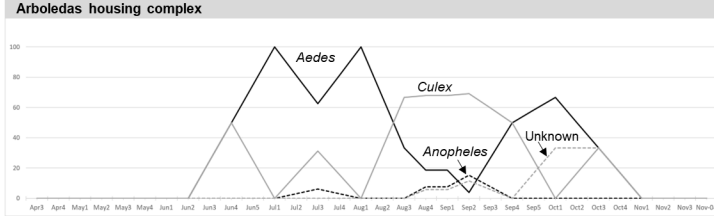

Mosquito genus abundance in city outskirts. San Luis Potosí, Mexico 2021.

Mosquito population dynamics in suburban sites of San Luis Potosí city during 2021.

Mosquito population dynamics in urban sites of San Luis Potosí city during 2021.