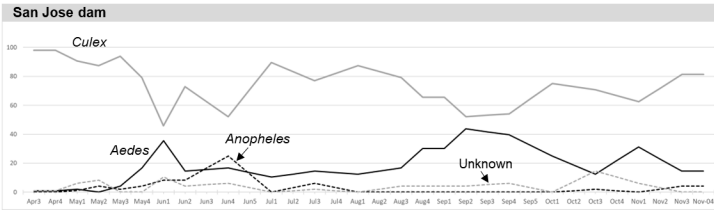

Mosquito genus abundance in city outskirts. San Luis Potosí, Mexico 2021.

Mosquito population dynamics in suburban sites of San Luis Potosí city during 2021.

Mosquito population dynamics in urban sites of San Luis Potosí city during 2021.