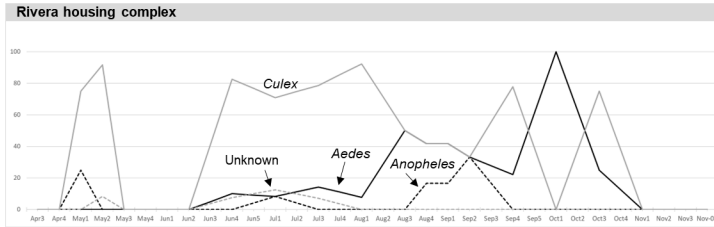

Mosquito genus abundance in city outskirts. San Luis Potosí, Mexico 2021.

Mosquito population dynamics in suburban sites of San Luis Potosí city during 2021.

Mosquito population dynamics in urban sites of San Luis Potosí city during 2021.