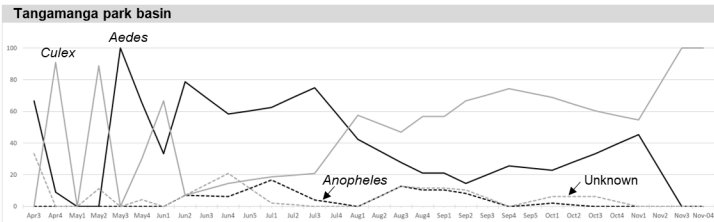

Mosquito genus abundance in city outskirts. San Luis Potosí, Mexico 2021.

Mosquito population dynamics in suburban sites of San Luis Potosí city during 2021.

Mosquito population dynamics in urban sites of San Luis Potosí city during 2021.