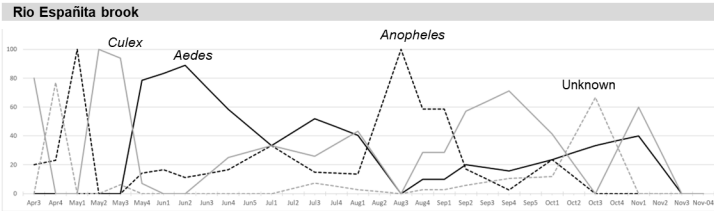

Mosquito genus abundance in city outskirts. San Luis Potosí, Mexico 2021.

Mosquito population dynamics in suburban sites of San Luis Potosí city during 2021.

Mosquito population dynamics in urban sites of San Luis Potosí city during 2021.