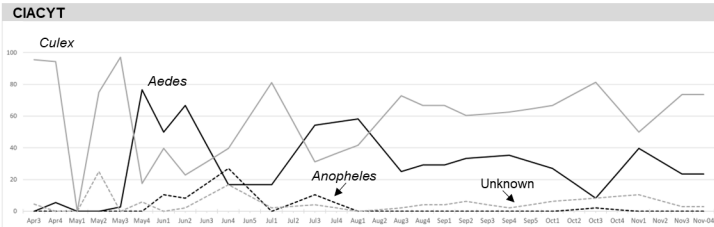

Mosquito genus abundance in city outskirts. San Luis Potosí, Mexico 2021.

Mosquito population dynamics in suburban sites of San Luis Potosí city during 2021.

Mosquito population dynamics in urban sites of San Luis Potosí city during 2021.