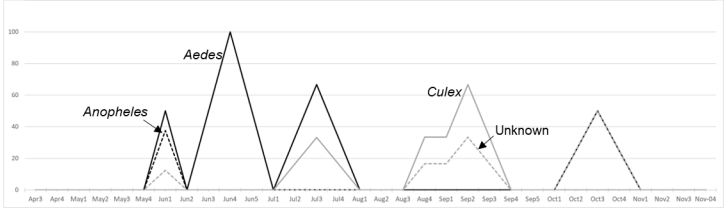

Mosquito collection sites in urban locations

City centre

Pavon housing complex

FOVISSSTE housing complex