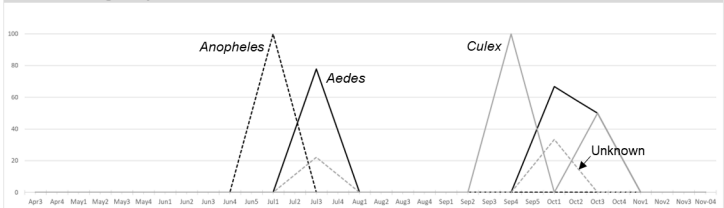

Mosquito collection sites in urban locations

City centre

Pavon housing complex

FOVISSSTE housing complex